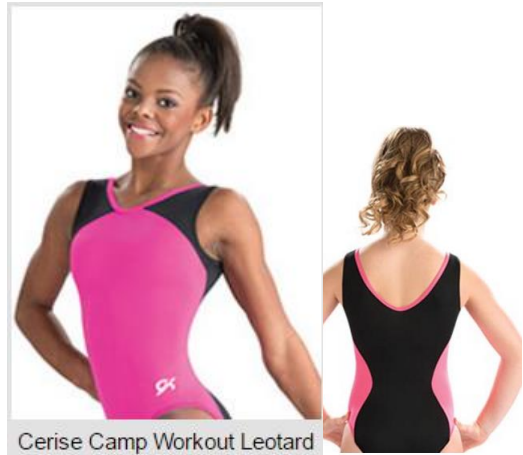

# 2017 Above the Bar Leotard Sets

\$65 Leotard & Short

\$75 Leotard & Capri Pant

\$100 Leotard, Shorts & Capri Pant

\$45 Leotard only

\$20 Shorts only

\$35 Capri only

**Order by  
March 18,  
2017**

Atlantis Camp Workout Leotard

E3428

Cerise Camp Workout Leotard

E3426

Scarlet Camp Workout Leotard

E3430

Hot Coral Camp Workout

E3432

Sporty Prism Tank Leotard

E3443

Atlantis Camp Workout Shorts

E3429

Cerise Camp Workout Shorts

E3427

Scarlet Camp Workout Shorts

E3431